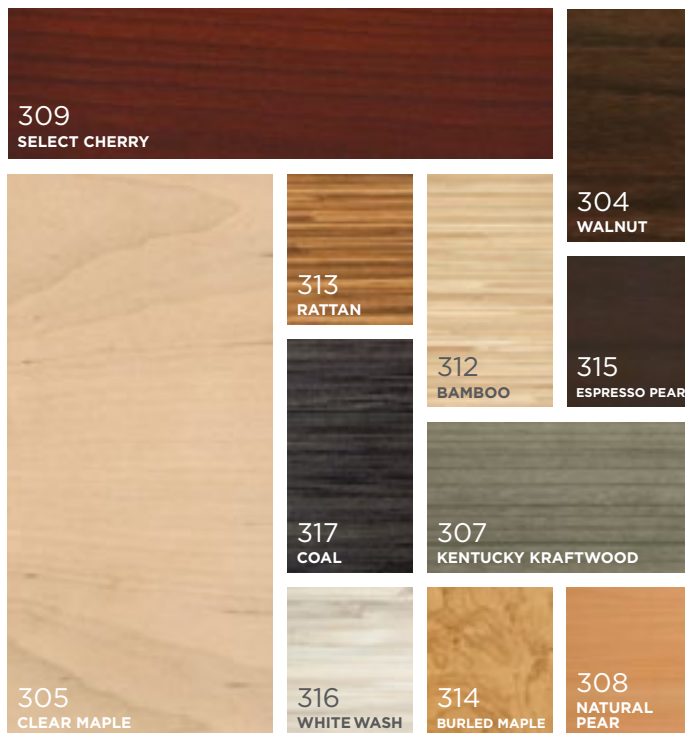

N This symbol indicates a new color

METALLICS

METALS

WOODS

PAPERS

STONES

DON'T SEE WHAT YOU ARE LOOKING FOR?
GIVE US A RING, WE'LL COLOR-MATCH IT FOR YOU.

READY TO PLACE AN ORDER? A FEW QUICK DETAILS TO REMEMBER.

PRISM AND DESIGNER COLORS

Prism and Designer colors are painted. They are available as sign and matte copy colors. *Select Prism vinyl colors are also available in gloss finish. To specify gloss vinyl copy, change number from series 700 to 200. (Example: For vinyl copy option, 715 Yellow copy color is matte finish and 215 Yellow is gloss finish.)

PRISM & DESIGNER COLORS

701	DARK NEUTRAL	721	LINEN	758*	NAVY BLUE	801	STORM
702	LIGHT NEUTRAL	722*	BEIGE	760	DENIM	802	CHERRY TOMATO
703	COOL GREY	723	PUTTY	761	FOG BLUE	803	TANGERINE
704*	BLACK	725*	ORANGE	763	STEEL BLUE	804	AQUA
705	MEDIUM GREY	728	EARTH	772*	SLATE	805	PINEAPPLE
706	TAN	732*	OYSTER	774	WILLOW	806	RAIN
708*	SOFT WHITE	733*	PEARL GREY	775*	GREEN	807	BERRY
709	CEMENT	734*	DARK GREY	776*	FOREST GREEN	808	CHARTREUSE
710*	LIGHT GREY	735*	RED	778	EVERGREEN	809	BUTTERNUT
711	ASH	736*	CARDINAL RED	780	SAGE GREEN	810	MOCHA
712	TAUPE GREY	737*	BURGUNDY	781	EUCALYPTUS	811	COFFEE
713	SAND	748	GRAPE	782	ALFALFA	812	ARTICHOKE
714*	ANTIQUUE WHITE	752	PERIWINKLE	783	SILVER SAGE	813	GUACAMOLE
715*	YELLOW	756*	SAPPHIRE BLUE	785*	DURANODIC	814	EDAMAME
720*	BUCKSKIN	757*	BRIGHT BLUE	786*	SANDSTONE	815	INDIGO

WOODS

304	WALNUT
305	CLEAR MAPLE
307	KENTUCKY KRAFTWOOD
308	NATURAL PEAR
309	SELECT CHERRY
312	BAMBOO
313	RATTAN
314	BURLED MAPLE
315	ESPRESSO PEAR
316	WHITEWASH
317	COAL

PAPERS

403	COOL GREY
408	SOFT WHITE
413	SAND
423	PUTTY