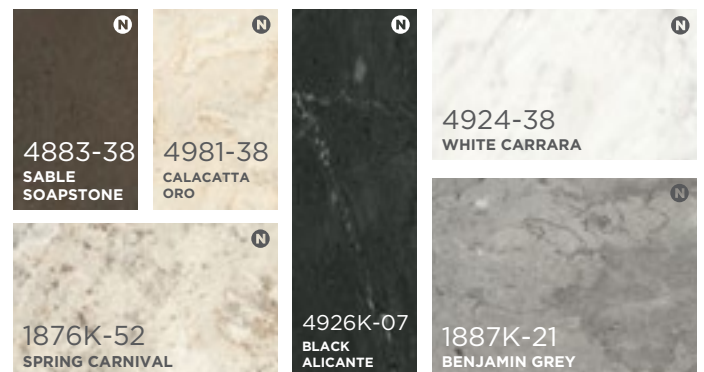

N This symbol indicates a new color

METALLICS

METALS

WOODS

PAPERS

STONES

DON'T SEE WHAT YOU ARE LOOKING FOR?
GIVE US A RING, WE'LL COLOR-MATCH IT FOR YOU.

READY TO PLACE AN ORDER? A FEW QUICK DETAILS TO REMEMBER.

PRISM AND DESIGNER COLORS

Prism and Designer colors are painted. They are available as sign and matte copy colors. *Select Prism vinyl colors are also available in gloss finish. To specify gloss vinyl copy, change number from series 700 to 200. (Example: For vinyl copy option, 715 Yellow copy color is matte finish and 215 Yellow is gloss finish.)

METALLICS

Metallic colors are painted. They are not available for most Subsurface applications or Direct Print copy.

METALS

Metals are aluminum laminates, available for Slide Inserts only. **A faux aluminum is available for Arc Inserts in select metal finishes.

PRISM & DESIGNER COLORS

701	DARK NEUTRAL	721	LINEN	758*	NAVY BLUE	801	STORM
702	LIGHT NEUTRAL	722*	BEIGE	760	DENIM	802	CHERRY TOMATO
703	COOL GREY	723	PUTTY	761	FOG BLUE	803	TANGERINE
704*	BLACK	725*	ORANGE	763	STEEL BLUE	804	AQUA
705	MEDIUM GREY	728	EARTH	772*	SLATE	805	PINEAPPLE
706	TAN	732*	OYSTER	774	WILLOW	806	RAIN
708*	SOFT WHITE	733*	PEARL GREY	775*	GREEN	807	BERRY
709	CEMENT	734*	DARK GREY	776*	FOREST GREEN	808	CHARTREUSE
710*	LIGHT GREY	735*	RED	778	EVERGREEN	809	BUTTERNUT
711	ASH	736*	CARDINAL RED	780	SAGE GREEN	810	MOCHA
712	TAUPE GREY	737*	BURGUNDY	781	EUCALYPTUS	811	COFFEE
713	SAND	748	GRAPE	782	ALFALFA	812	ARTICHOKE
714*	ANTIQUUE WHITE	752	PERIWINKLE	783	SILVER SAGE	813	GUACAMOLE
715*	YELLOW	756*	SAPPHIRE BLUE	785*	DURANODIC	814	EDAMAME
720*	BUCKSKIN	757*	BRIGHT BLUE	786*	SANDSTONE	815	INDIGO